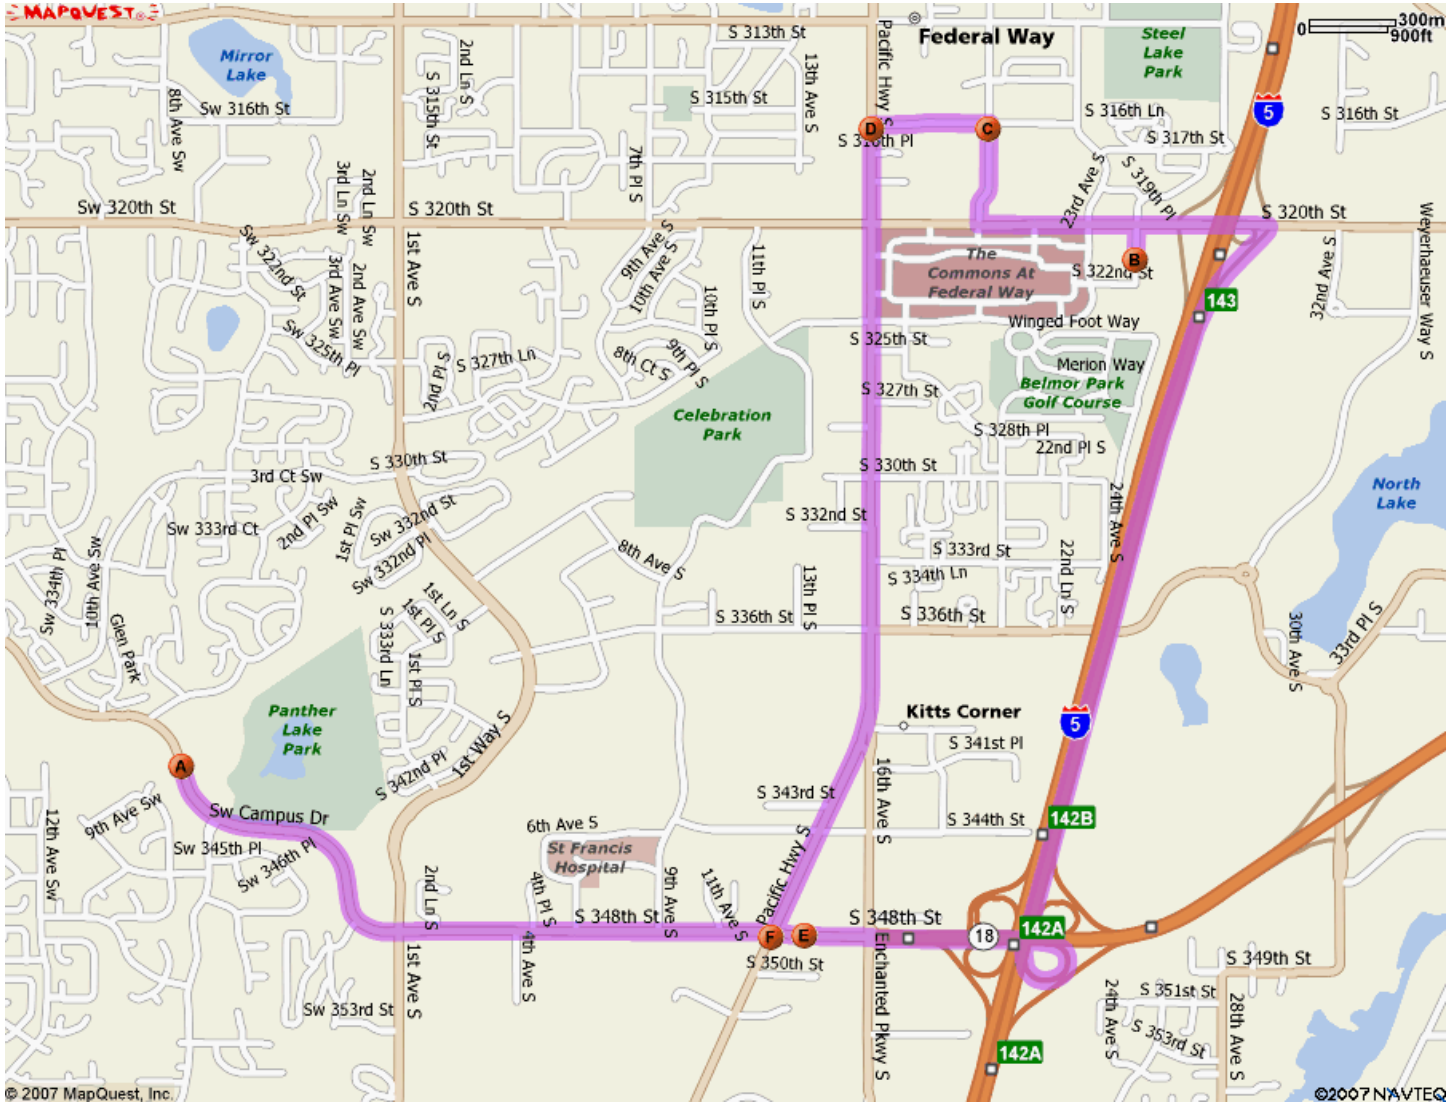

# Shuttle Route Map & Schedule

**Note.** The bus is operated by Laidlaw.

- A** King County Aquatic Center, 650 SW Campus Dr, Federal Way, WA 98023, 206-296-4444
- B** La Quinta Inn, 32124 25th Ave S, Federal Way, WA 98003, 253-529-4000
- C** Best Western Executel, 31611 20th Ave S, Federal Way, WA 98003, 253-941-6000
- D** Comfort Inn, 31622 Pacific Hwy S, Federal Way, WA 98003, 253-529-0101
- E** Quality Inn & Suites, 1400 S 348th St, Federal Way, WA 98003, 253-835-4141
- F** Holiday Inn Express, 34827 Pacific Hwy S, Federal Way, WA 98003, 253-838-3164

**For the social on Saturday evening, the following trips will be added.**

<b>A) Aquatic Center</b>	<b>B) LaQuinta</b>	<b>C) Best Western xecutel</b>	<b>D) Comfort Inn</b>	<b>E) Quality Inn</b>	<b>F) Holiday Inn Express</b>	<b>A) Aquatic Center (drop off)</b>
7:00 PM	7:15 PM	7:20 PM	7:23 PM	7:31 PM	7:36 PM	7:40 PM
8:30 PM	8:45 PM	8:50 PM	8:53 PM	9:01 PM	9:06 PM	9:10 PM
9:30 PM	9:45 PM	9:50 PM	9:53 PM	10:01 PM	10:06 PM	----